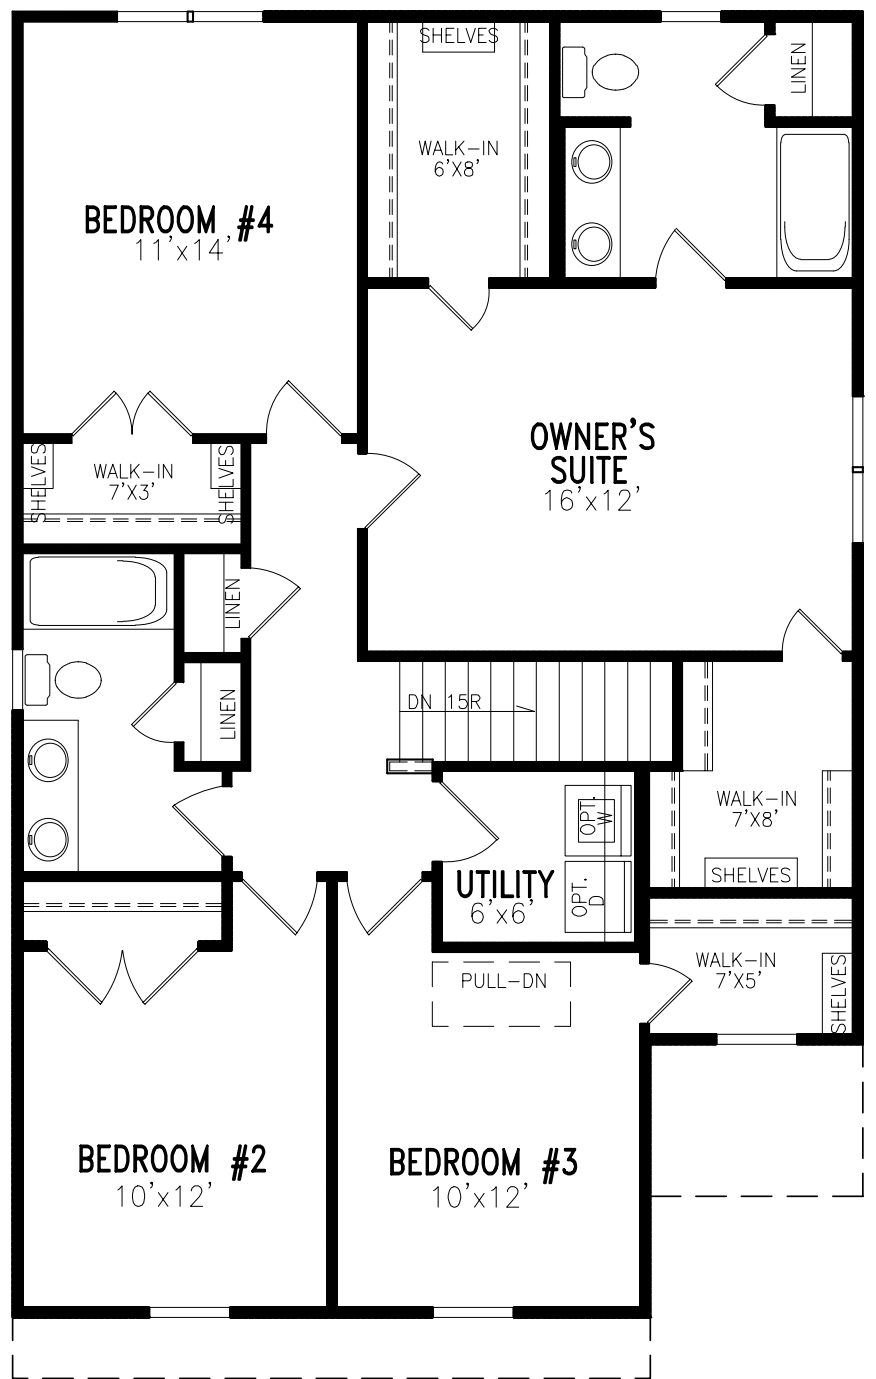

## THE BRADLY

3 Bedroom, 2.5 Bath, 1911 sq.ft.

First Floor

## Second Floor

ELEVATION "A"

SECOND FLOOR PLAN

ELEVATION "B"&"C"

THE BRADLY

silver

Plans are for illustrative purposes only and are subject to change without notice. Dimensions are nominal and approximate and subject to change without notice.