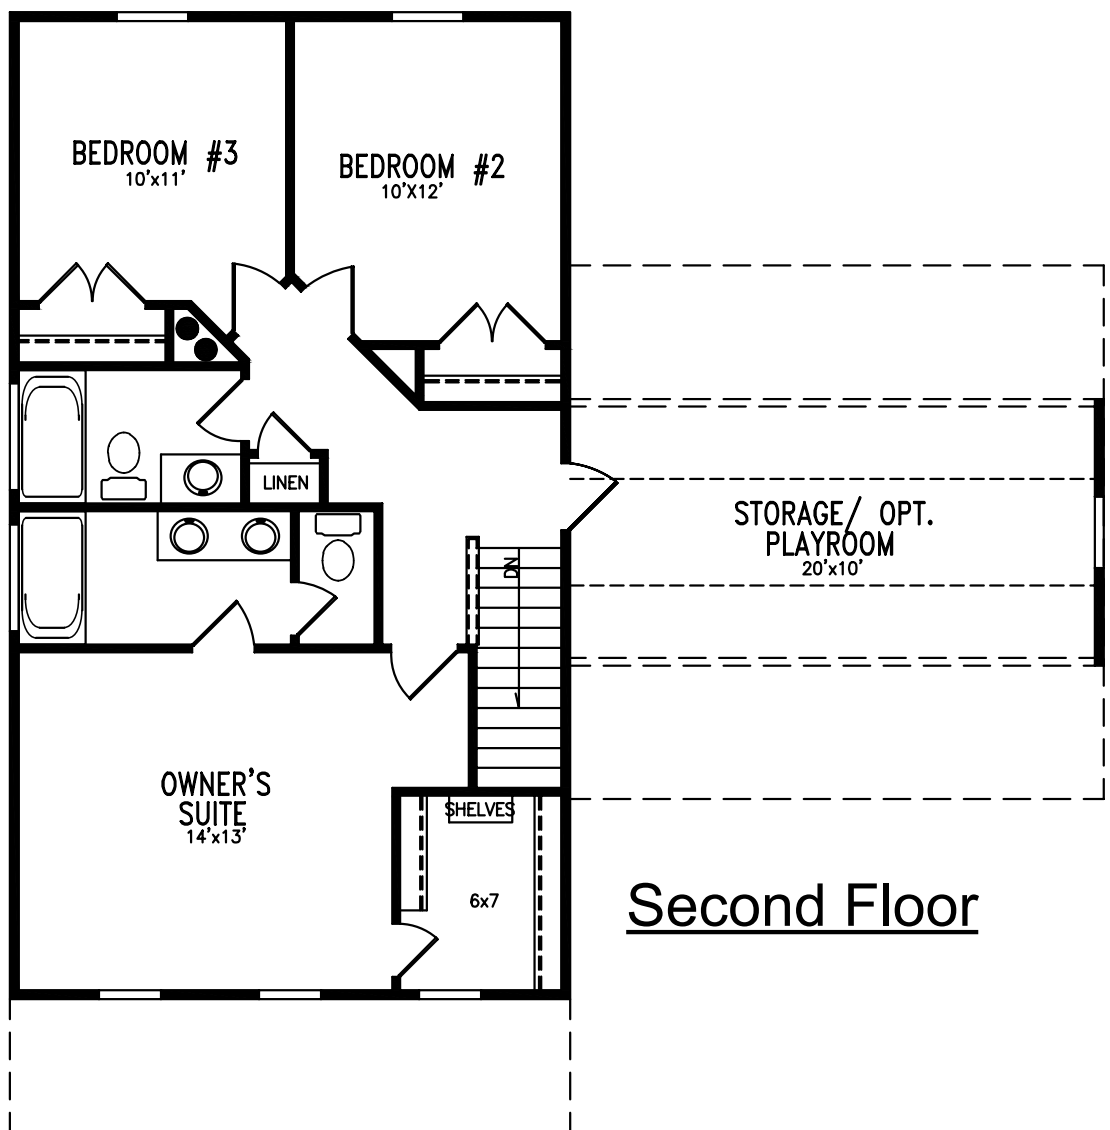

THE KITE

silver

the Lifestyle Collection

the Lifestyle Collection

THE KITE

3 Bedroom, 2.5 Bath, 1551 sq.ft.

First Floor

Second Floor