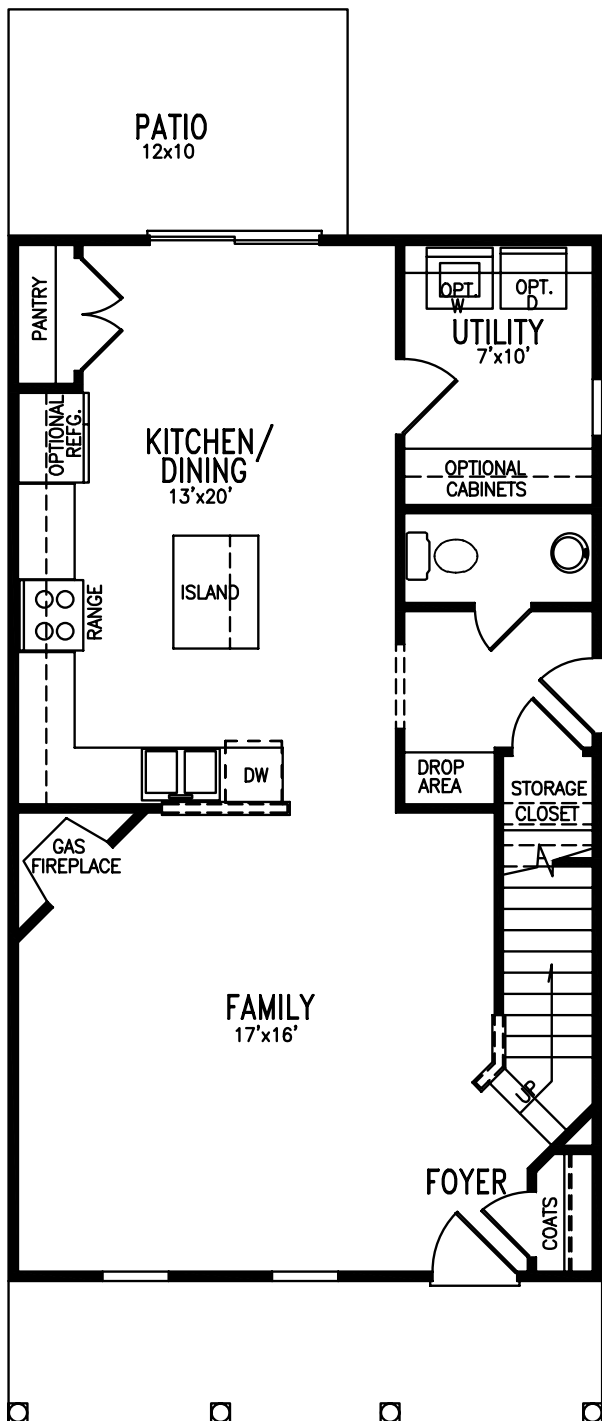

THE KITE

silver

the Lifestyle Collection

the Lifestyle Collection

THE KITE

3 Bedroom, 2.5 Bath, 1551 sq.ft.

First Floor

Second Floor