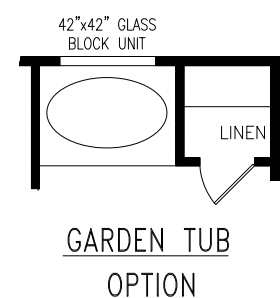

Options

THE PAVIN

silver

Plans are for illustrative purposes only and are subject to change without notice. Dimensions are nominal and approximate and subject to change without notice.