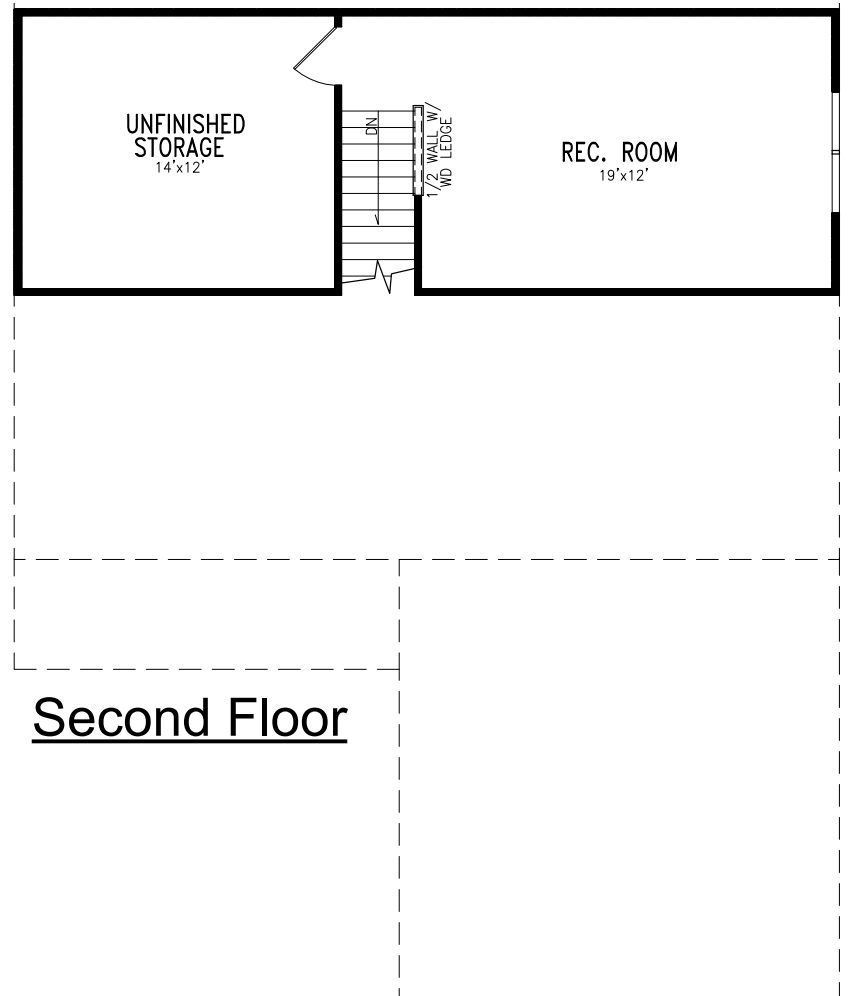

## THE PAVIN

3 Bedroom, 2 Bath, 1655 sq.ft.

First Floor

Second Floor