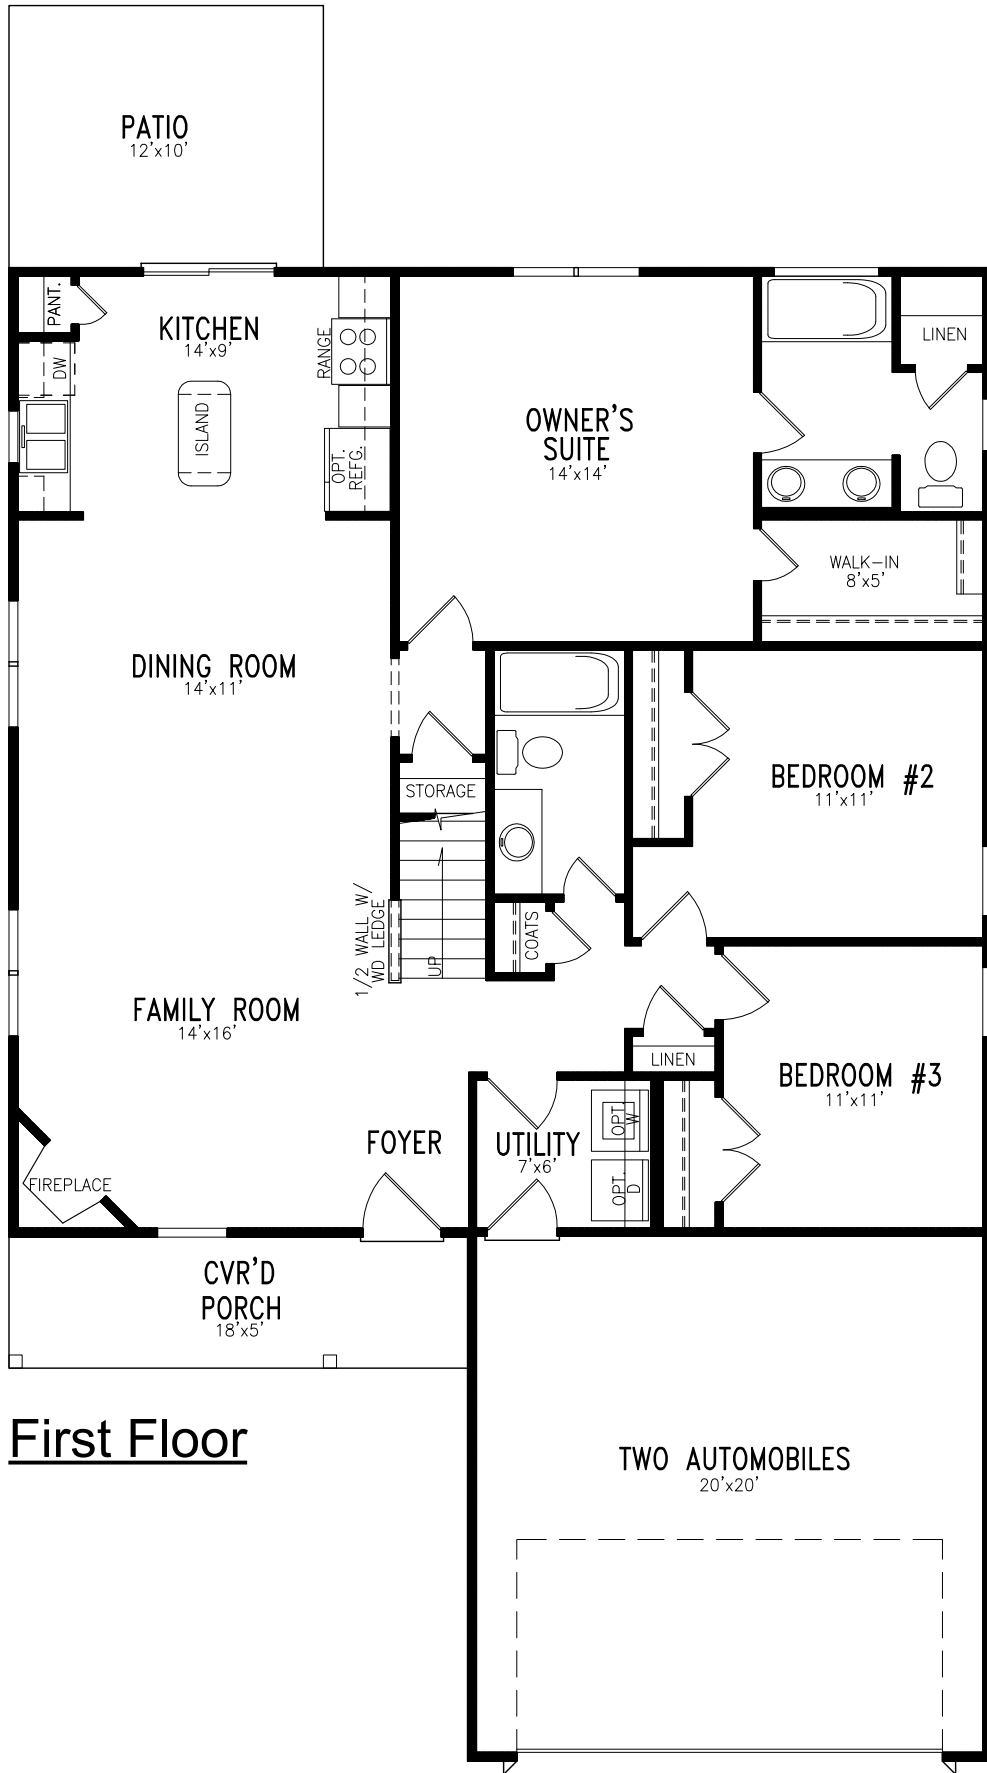

## THE PAVIN

3 Bedroom, 2 Bath, 1655 sq.ft.

First Floor

Second Floor