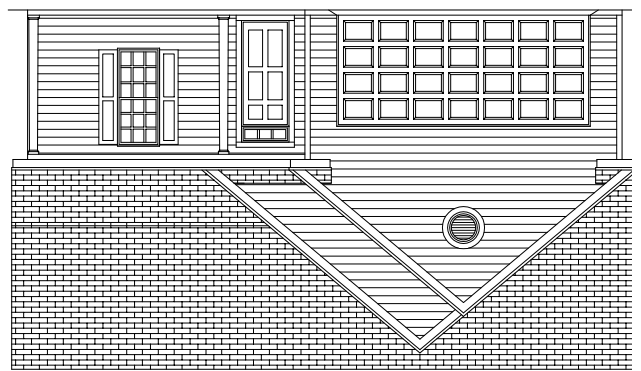

*the Lifestyle Collection*

B

A

C

THE PAVIN ELEVATIONS

*silver*

FRED SMITH COMPANY™

SPORTS CLUB · RANCH · PROPERTIES

## THE PAVIN

3 Bedroom, 2 Bath, 1655 sq.ft.

First Floor

Second Floor