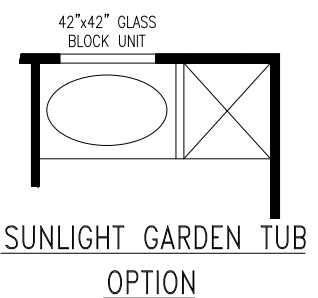

Options

THE PAVIN

silver

Plans are for illustrative purposes only and are subject to change without notice. Dimensions are nominal and approximate and subject to change without notice.