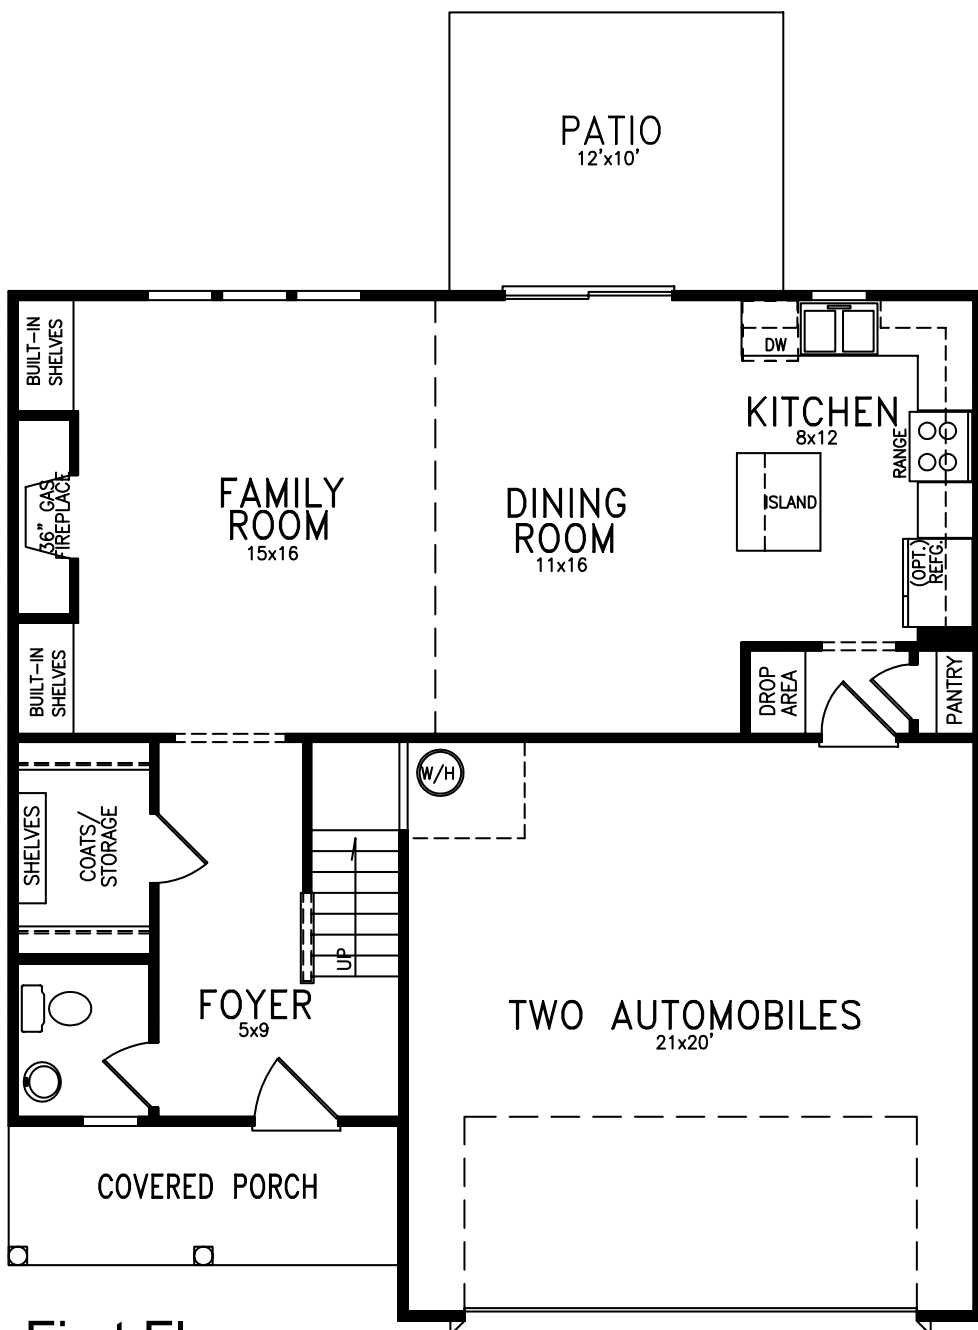

THE PLAYER

silver

the Lifestyle Collection

the Lifestyle Collection

THE PLAYER

3 Bedroom, 2.5 Bath, 1850 sq.ft.

First Floor

Options

Second Floor

THE PLAYER

silver