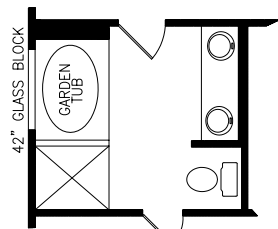

THE PLAYER

silver

the Lifestyle Collection

the Lifestyle Collection

THE PLAYER

3 Bedroom, 2.5 Bath, 1850 sq.ft.

First Floor

Options