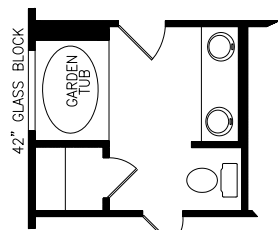

THE PLAYER

silver

the Lifestyle Collection

the Lifestyle Collection

THE PLAYER

3 Bedroom, 2.5 Bath, 1850 sq.ft.

First Floor

Options