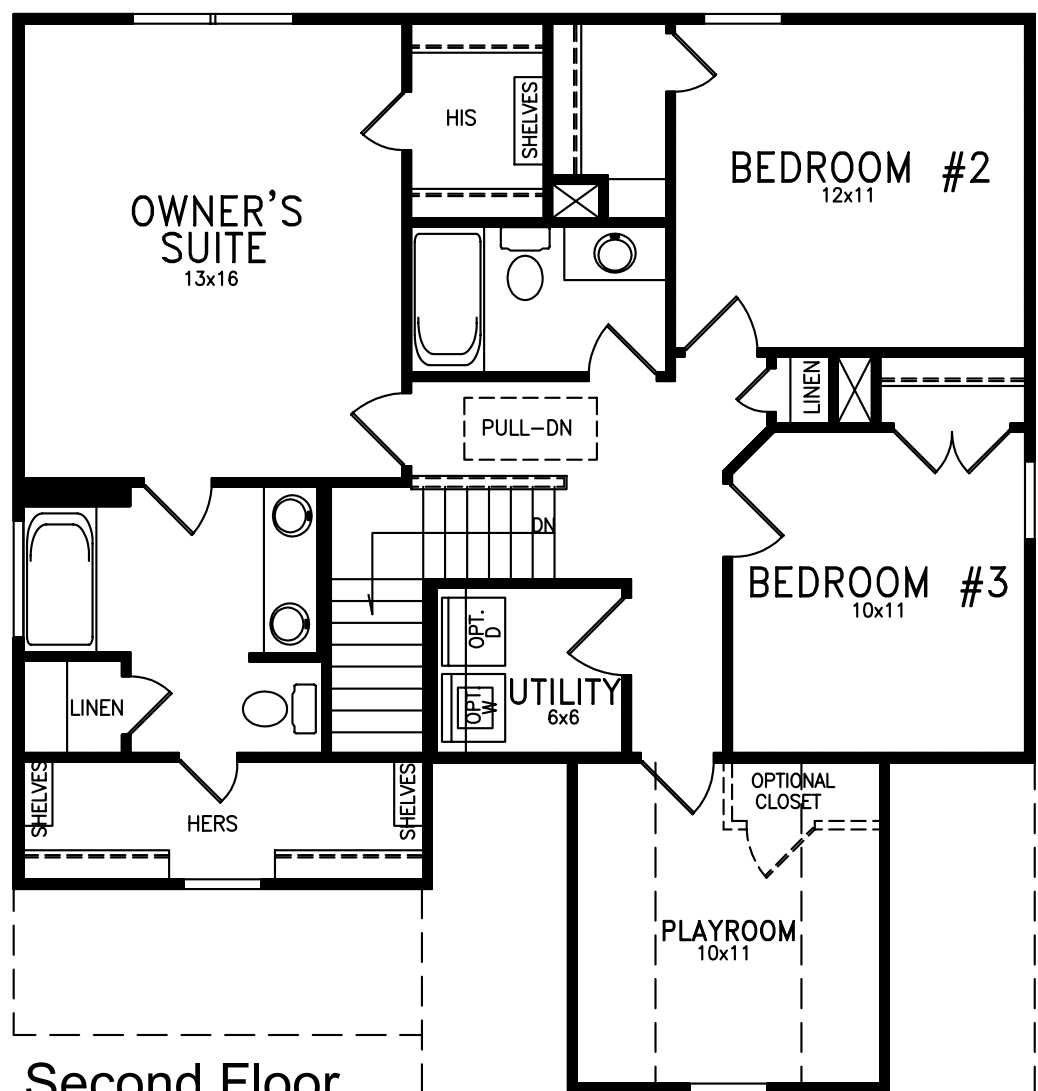

THE PLAYER

silver

the Lifestyle Collection

the Lifestyle Collection

THE PLAYER

3 Bedroom, 2.5 Bath, 1850 sq.ft.

First Floor

Options

Second Floor

THE PLAYER

silver