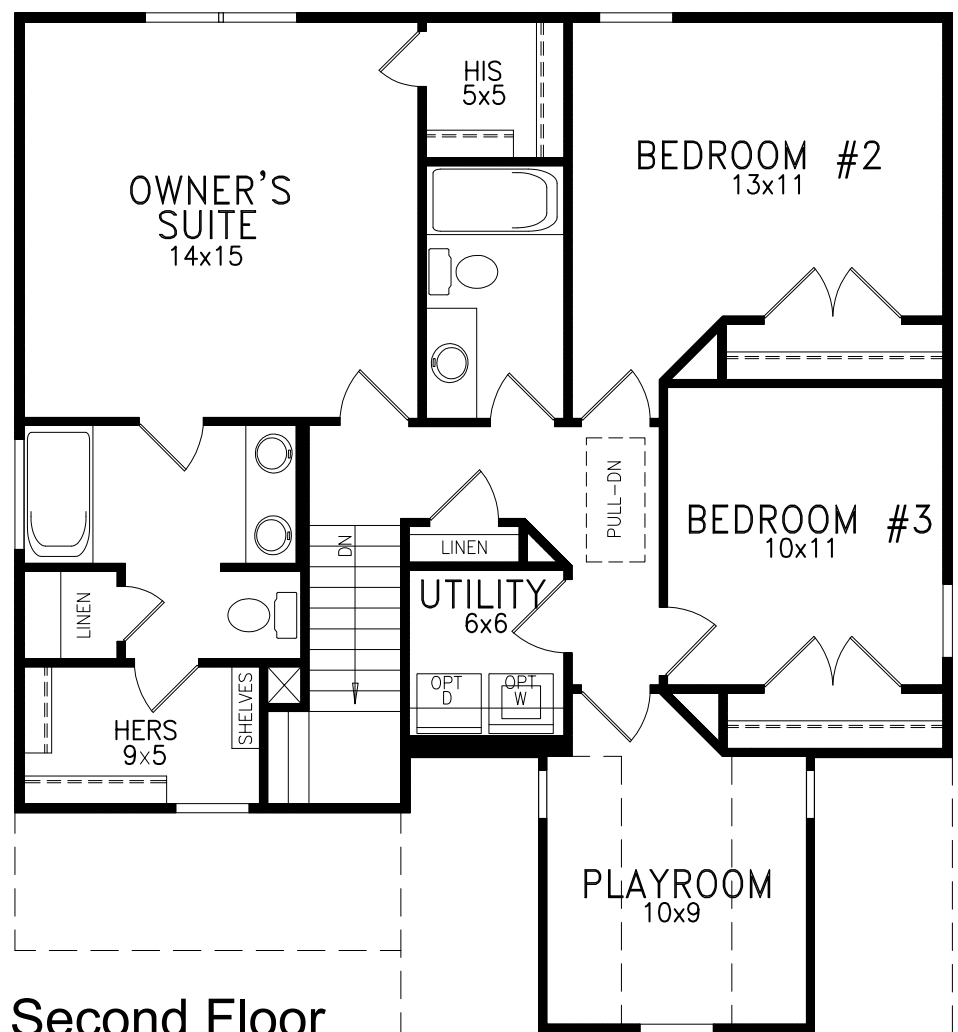

## THE STEWART

3 Bedroom, 2.5 Bath, 1786 sq.ft.

First Floor

Second Floor

THE STEWART

silver