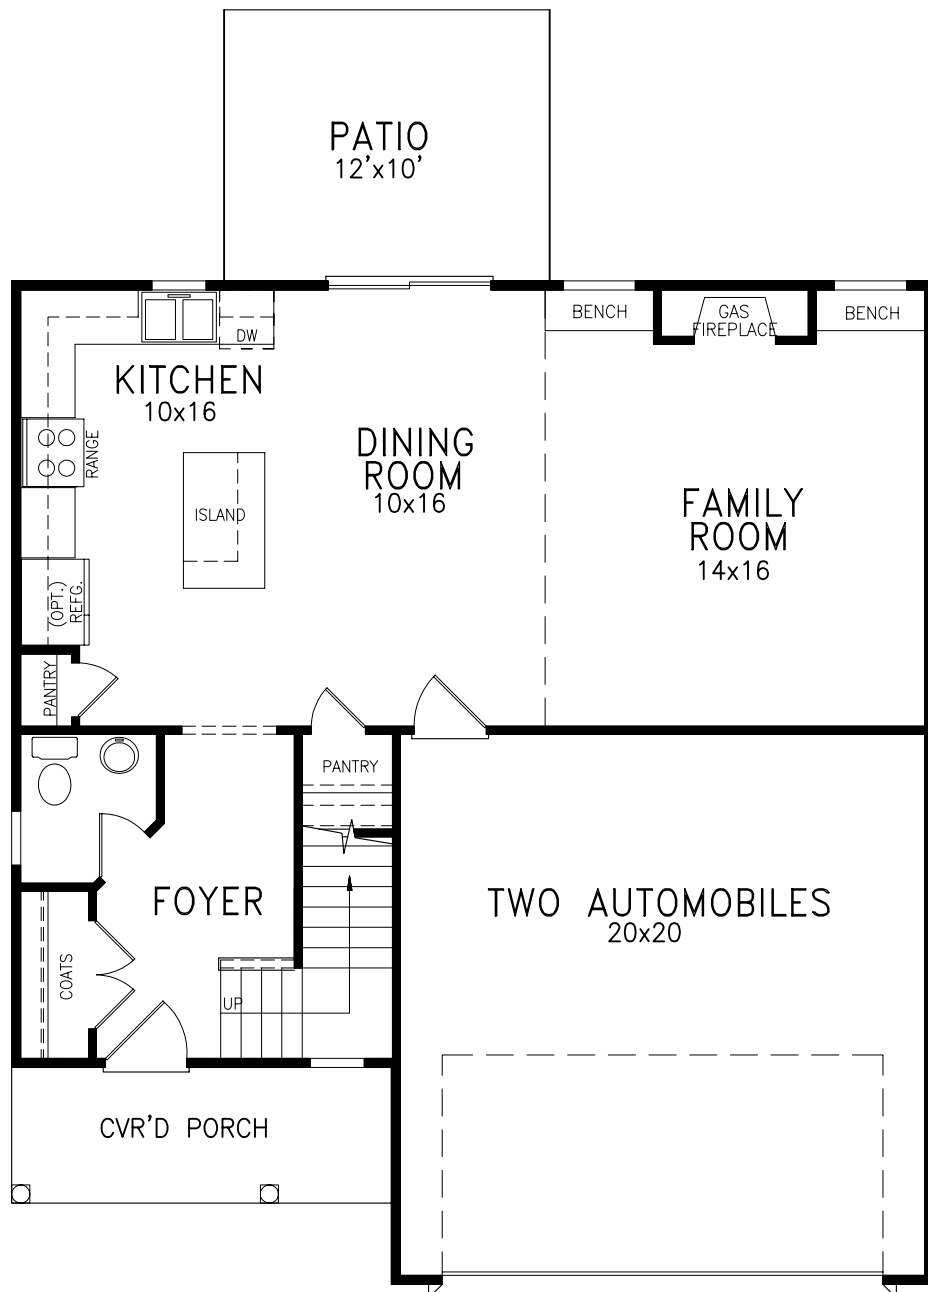

## THE STEWART

3 Bedroom, 2.5 Bath, 1786 sq.ft.

First Floor

Second Floor

THE STEWART

silver